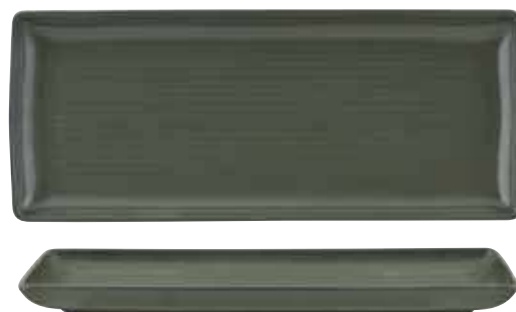

SHARE PLATTER

Item No.	Colour	Dimensions
90282	Olivine	340 x 140mm