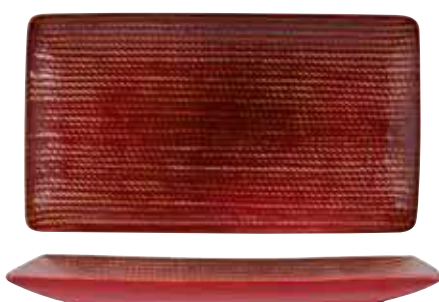

RECTANGULAR PLATTER

Item No.	Colour	Dimensions
927923	Red	285 x 155mm